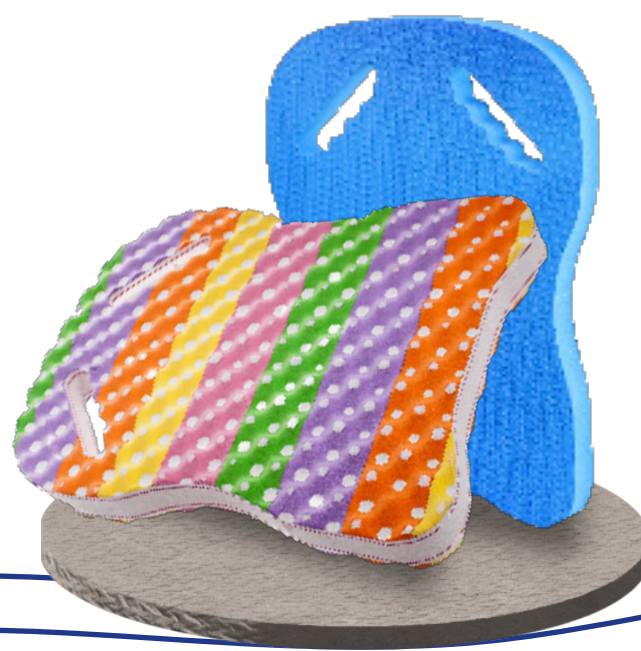

## Swimming board

Dimensions  
37cm X 27cm X 30mm  
Premium quality, Durable,  
Light and Washable.

## EVA foam dumbbells

(Octagon)

Dimensions  
14cm X 14cm X 9mm  
Durable, Washable and Light weight