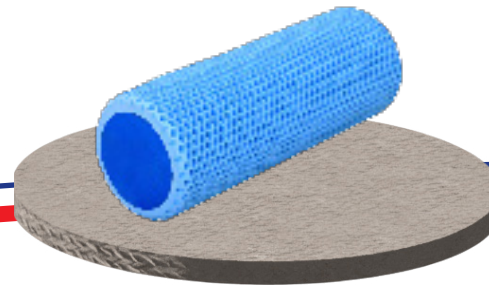

Foam roller (A) Hexagonal shape

Dimensions

33cm X 12cm