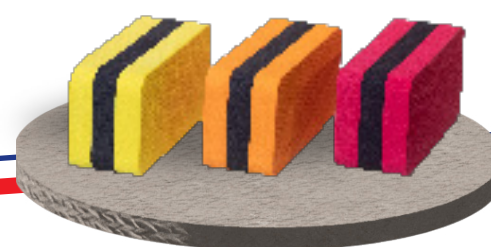

Yoga brick

Dimensions

28cm X 11.5cm x 9mm