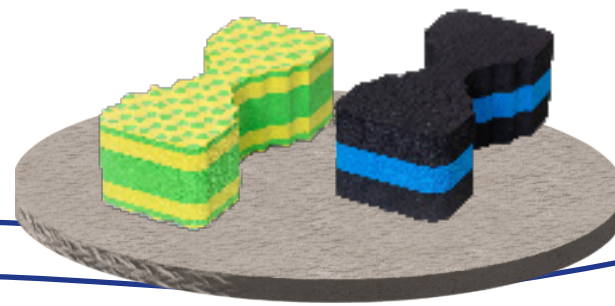

## Swimming board

Dimensions  
37cm X 27cm X 30mm  
Premium quality, Durable,  
Light and Washable.

## Pull buoy

Dimensions  
25cm X 11.5cm X 9mm  
Premium quality, Light weight, Washable.  
Can be ordered in both  
plain and embast style.

## EVA foam dumbbells

(Octagon)

Dimensions  
14cm X 14cm X 9mm  
Durable, Washable and Light weight