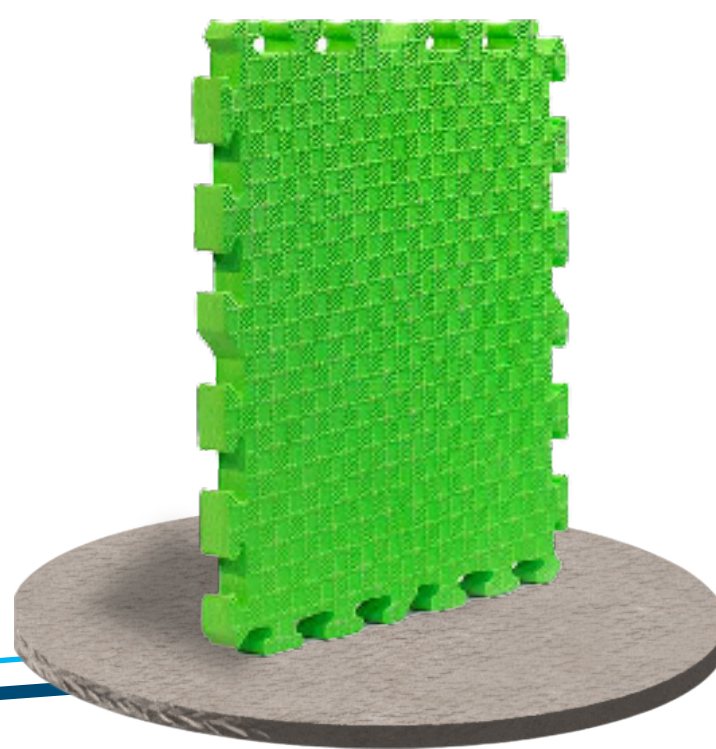

Sports tatami flooring

Dimensions

100cm X 100cm X 20mm
100cm X 100cm X 25mm
100cm X 100cm X 30mm
100cm X 100cm X 40mm