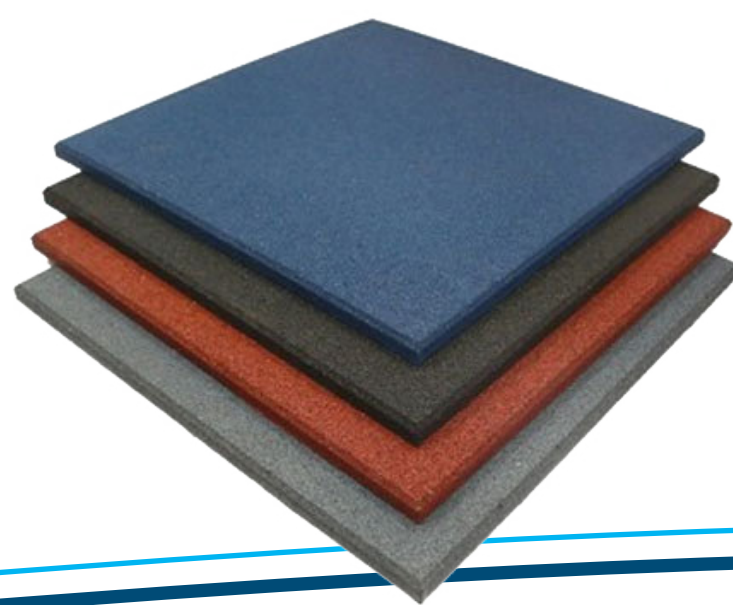

GYM Rubber Flooring (A) *

Dimensions

50cm X 50cm X 20mm
50cm X 50cm X 25mm
100cm X 100cm X 20mm
100cm X 100cm X 25mm