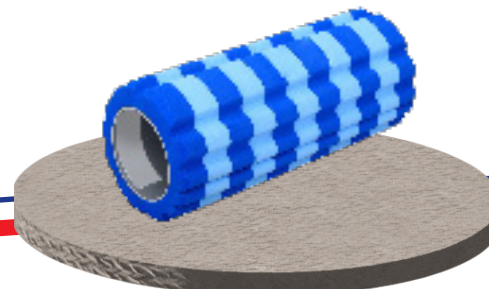

Foam roller (B) Ribbed foam roller

Dimensions

33cm X 12cm